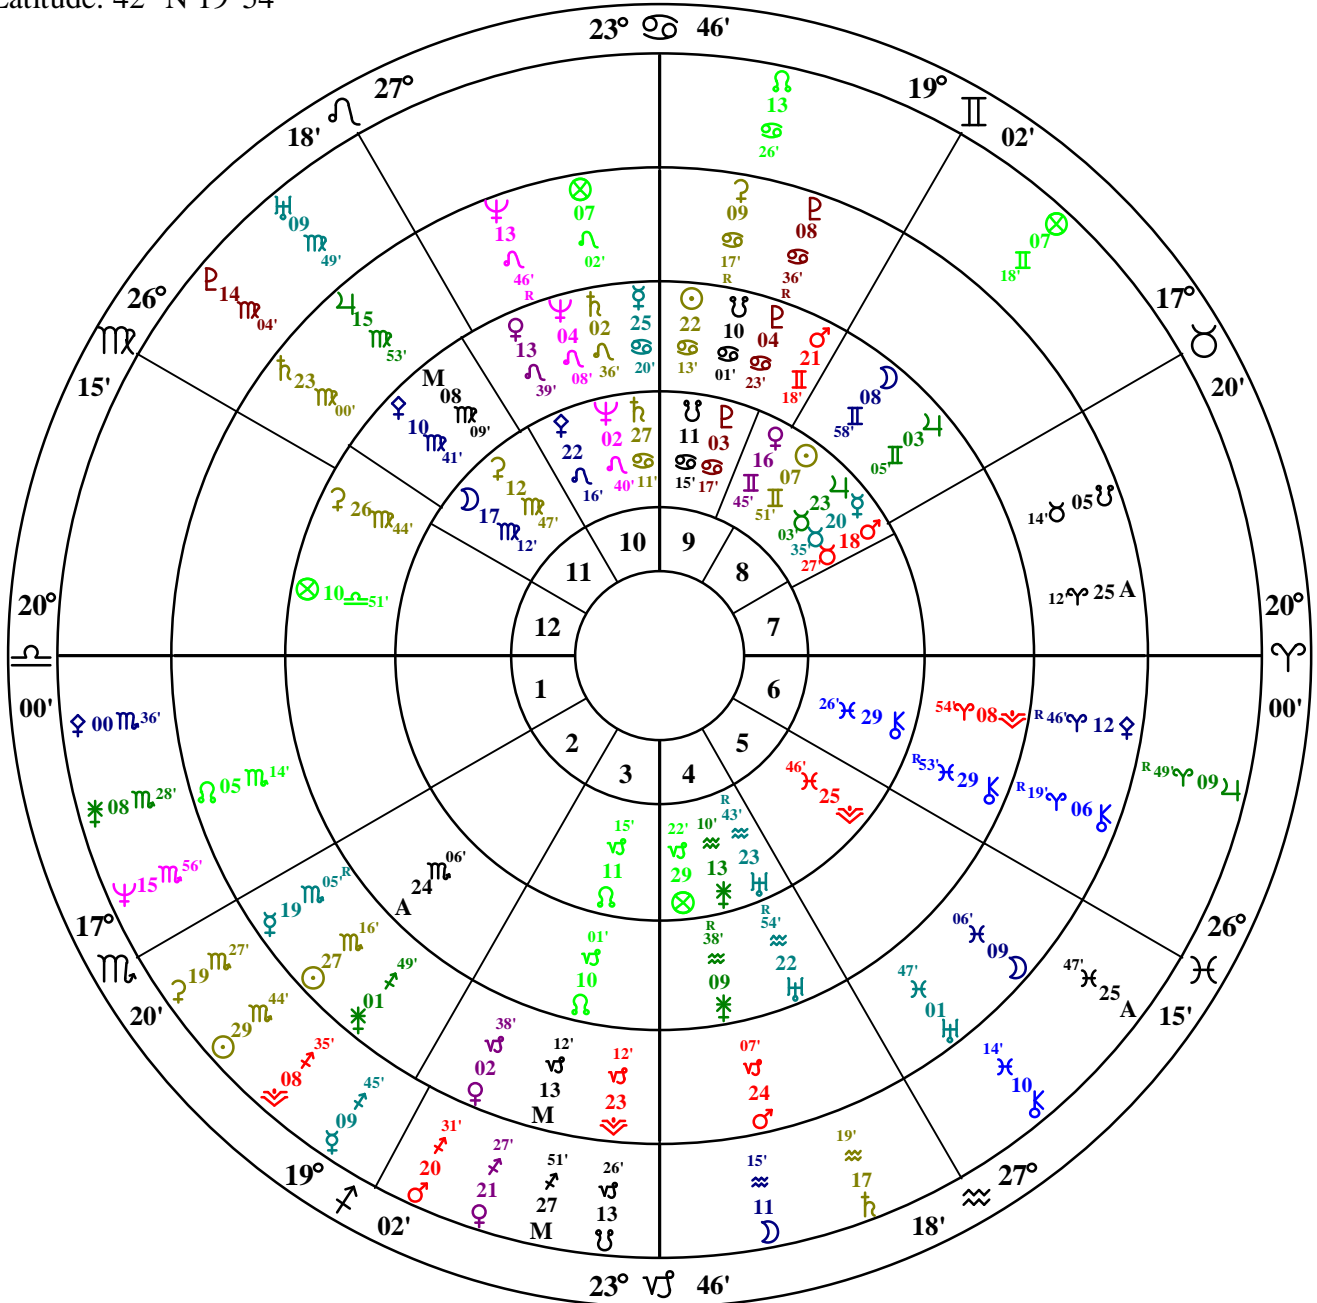

Inner Chart  
 John F. Kennedy  
 Tuesday, May 29, 1917 3:00:00 PM  
 35th U.S. President  
 Source: Garth Allen quotes mother/A  
 Brookline, Massachusetts  
 Time Zone: 05:00 (EST)  
 Longitude: 071° W 07' 18"  
 Latitude: 42° N 19' 54"

House Cusps based on chart of John F. Kennedy

Outer Chart  
 Current Transits  
 Friday, November 22, 1963 1:31:00 PM  
 Current Day and Time  
 Brookline, Massachusetts  
 Time Zone: 05:00 (EST)  
 Longitude: 071° W 07'  
 Latitude: 42° N 20'

Brookline, Massachusetts  
 2ndary Prog, Solar Arc MC  
 Sunday, July 15, 1917  
 Kennedy\_John F. Prg to 11/22/1963  
 Inner Middle Chart

Brookline, Massachusetts  
 Hermetic Minor Prog, Solar Arc  
 Friday, November 19, 1920  
 Kennedy\_John F. Prg to 11/22/1963  
 Outer Middle Chart